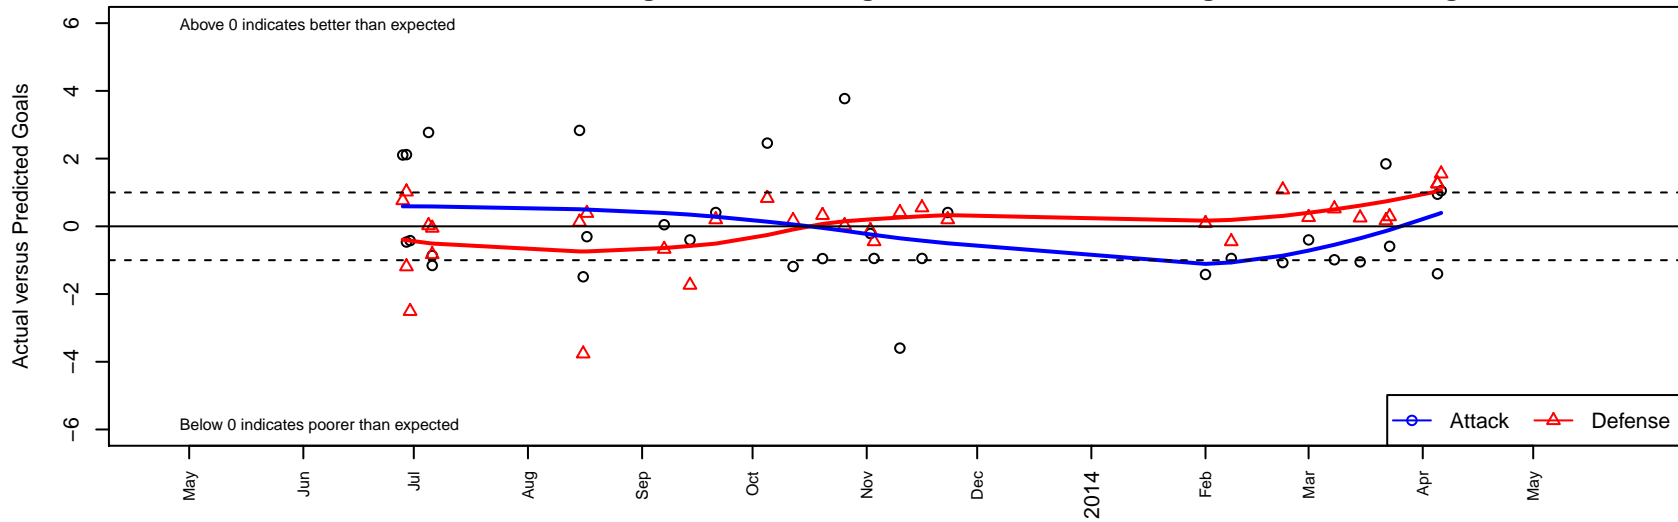

MRFC Blue G99
Dots are actual minus expected GF (blue circles) and GA (red triangles).
Blue line is smoothed change in attack strength. Red is smoothed change in defense strength.